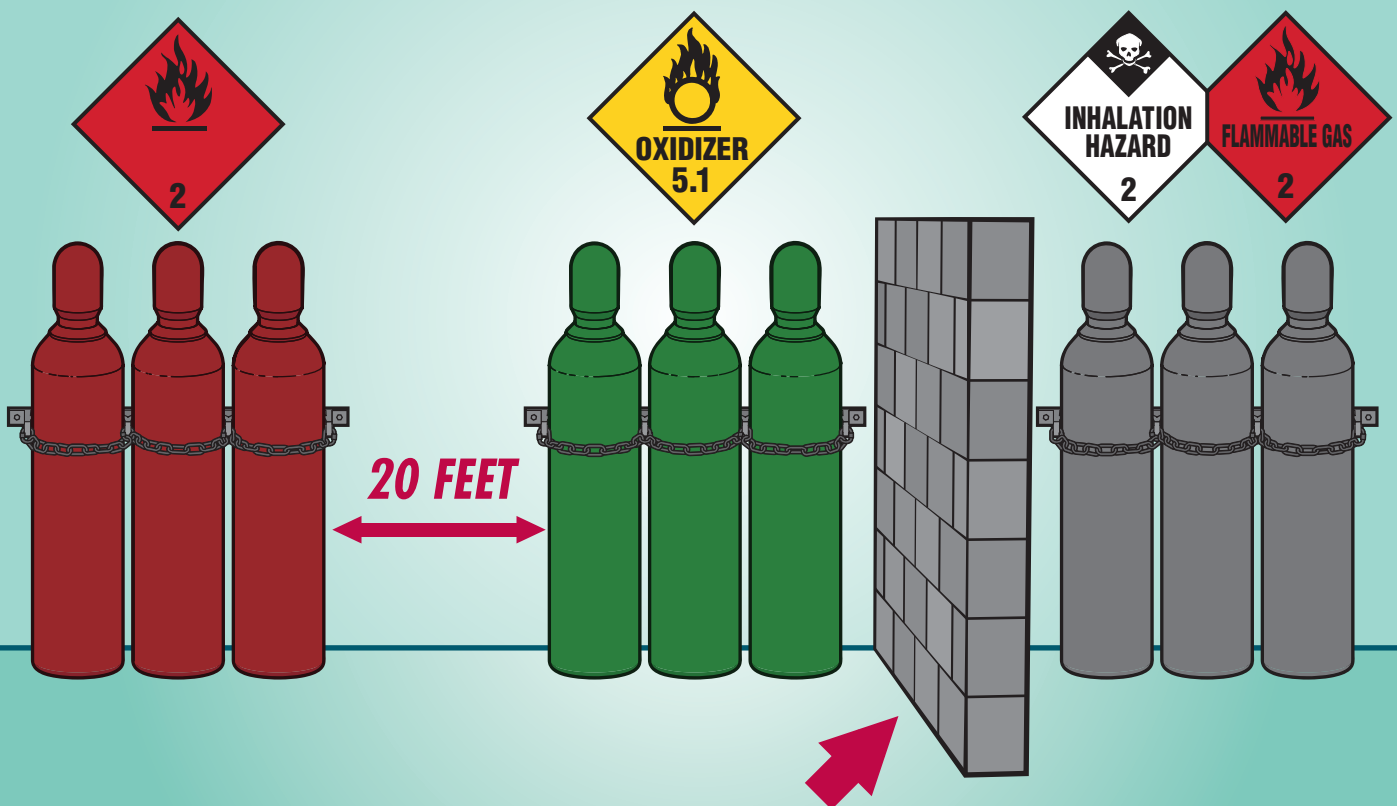

# SEPARATE INCOMPATIBLE GASES

MAINTAIN 20 FEET OF SEPARATION

— OR —

USE A PROTECTIVE BARRIER

**BARRIER WITH A 30-MINUTE FIRE RATING  
THAT INTERRUPTS LINE OF SIGHT**